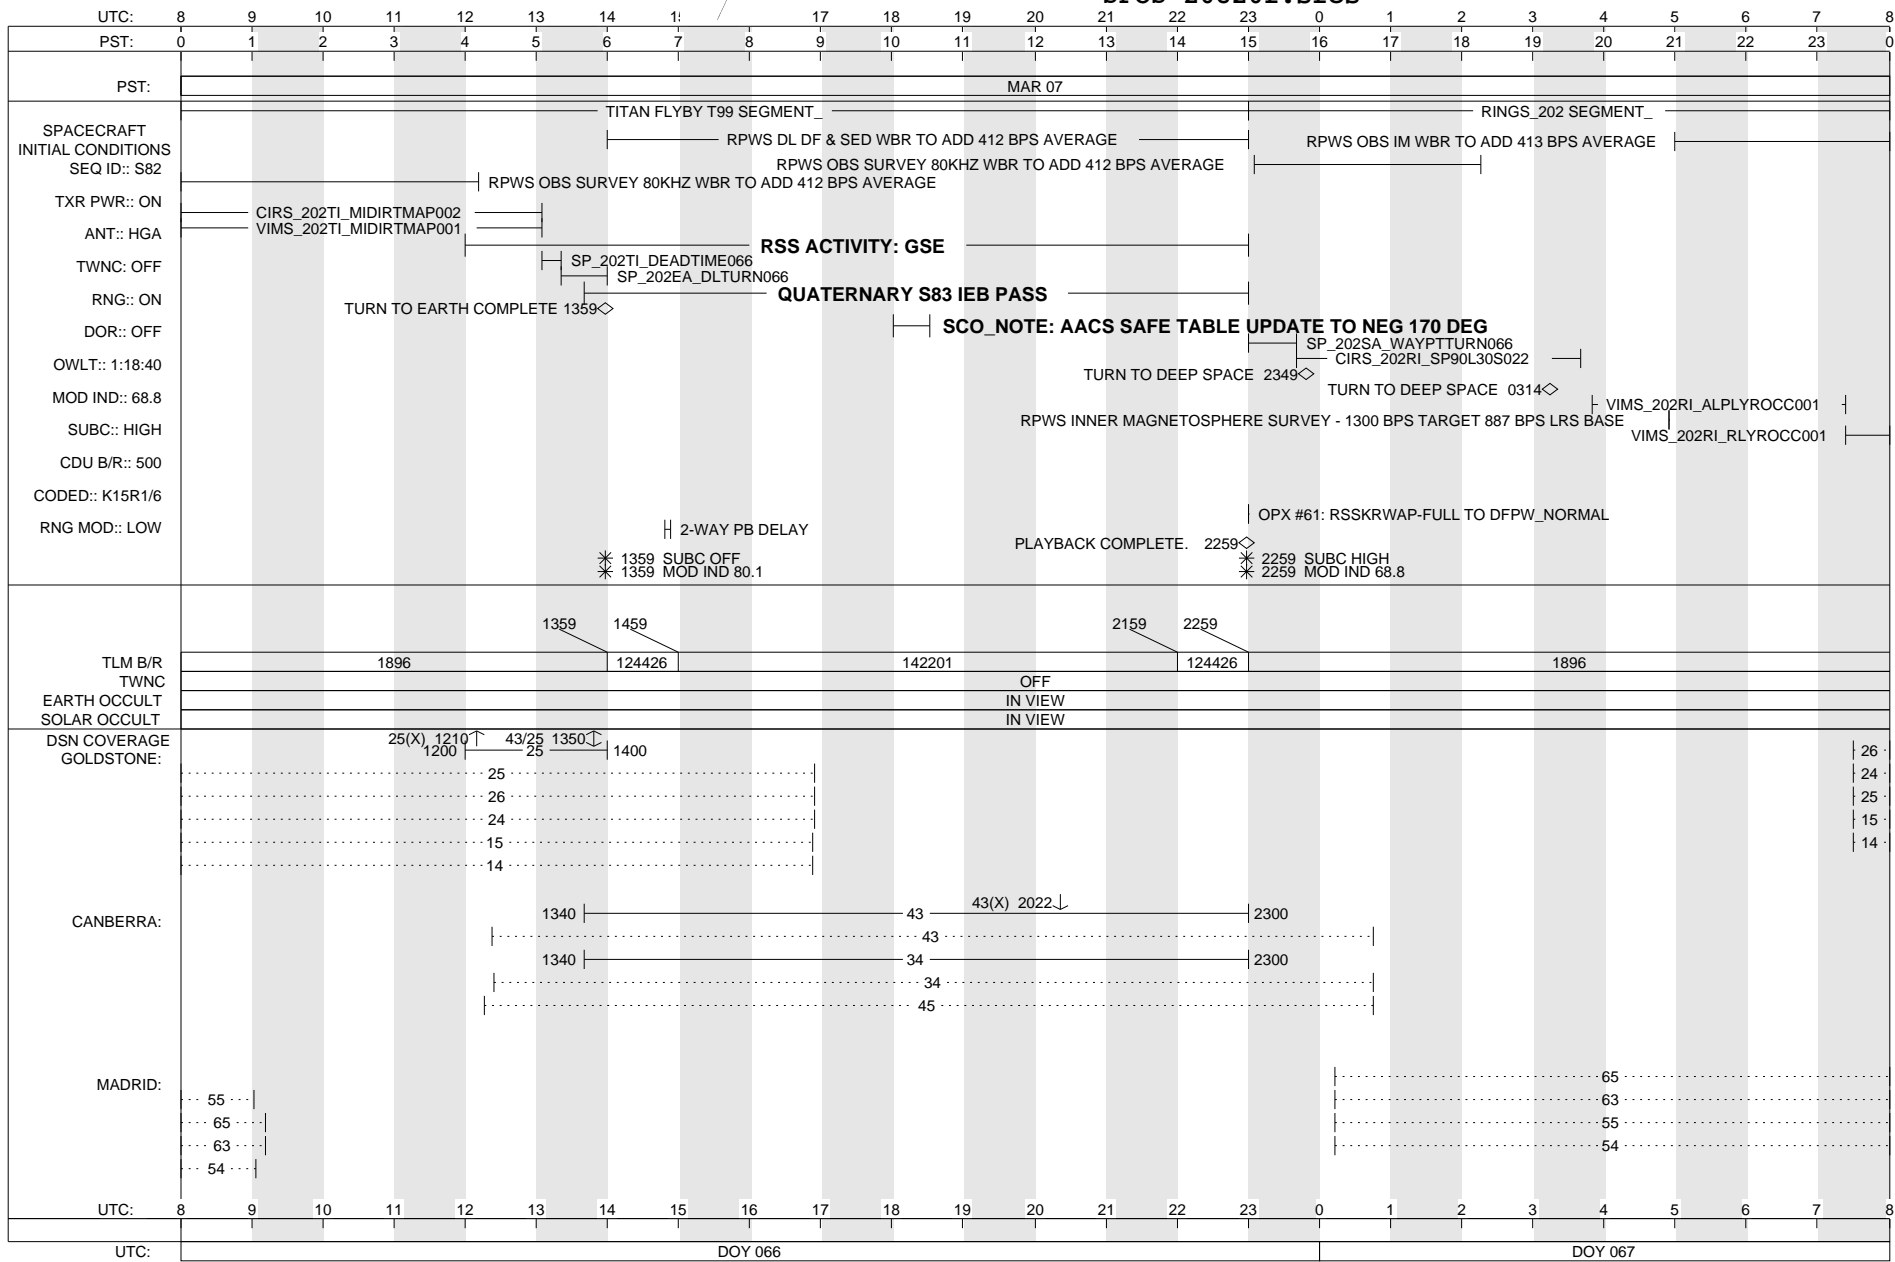

WEDNESDAY 064-065

MARCH 5, 2014 - MARCH 6, 2014

CASSINI SFOS

SOE z0820f.soe
SFOS z0820f.sfos

▽ 2037 LATEST U/L TIME FOR RTLT CONFIRMATION

ISSUE DATE: 02/20/14

THURSDAY 065-066

MARCH 6, 2014 - MARCH 7, 2014

CASSINI SFOS

SOE z0820f.soe
SFOS z0820f.sfos

ISSUE DATE: 02/20/14

FRIDAY

066-067

MARCH 7, 2014 - MARCH 8, 2014

CASSINI SFOS

SOE z0820f.soe
SFOS z0820f.sfos