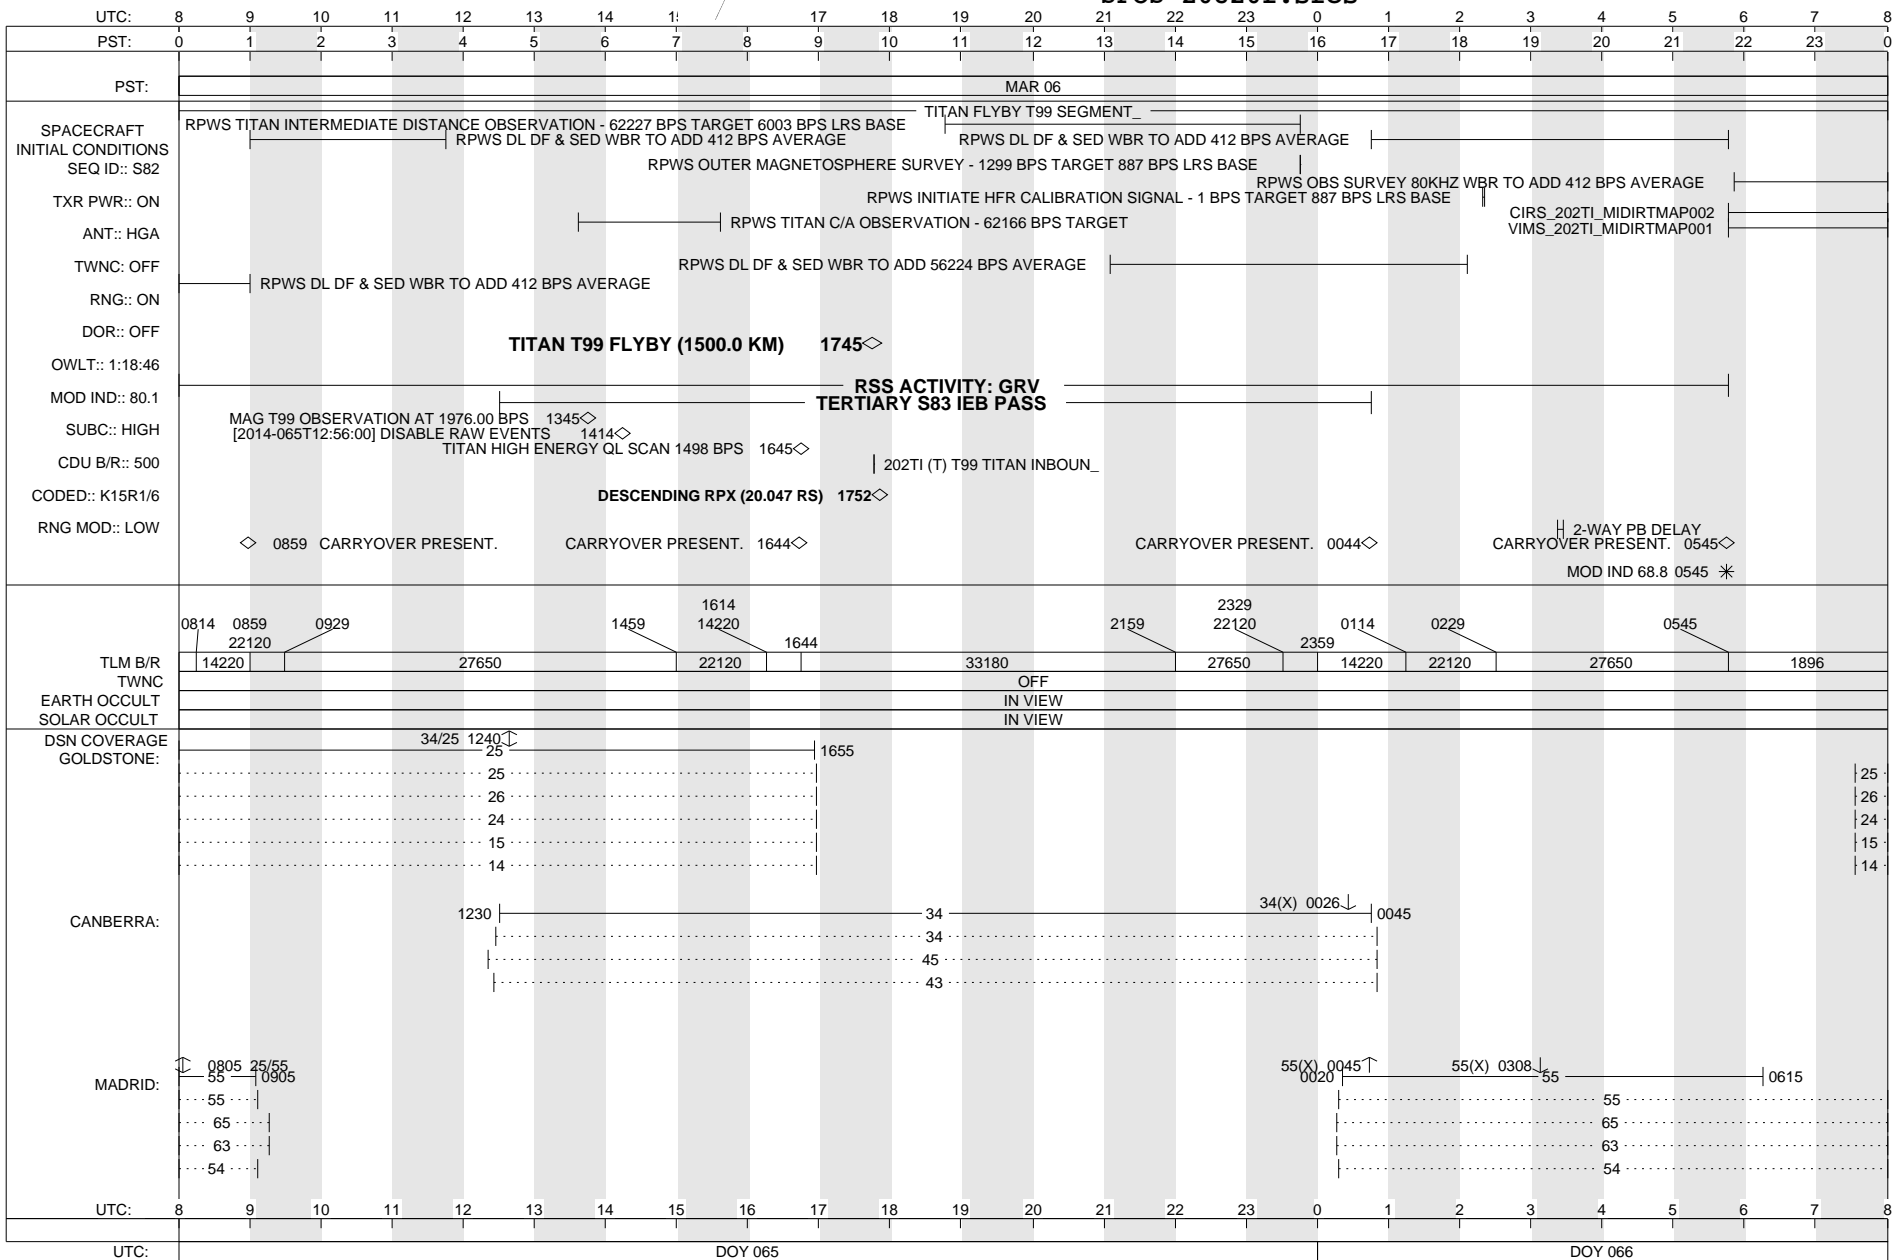

WEDNESDAY 064-065

MARCH 5, 2014 - MARCH 6, 2014

CASSINI SFOS

SOE z0820f.soe
SFOS z0820f.sfos

▽ 2037 LATEST U/L TIME FOR RTLT CONFIRMATION

ISSUE DATE: 02/20/14

THURSDAY 065-066

MARCH 6, 2014 - MARCH 7, 2014

CASSINI SFOS

SOE z0820f.soe
SFOS z0820f.sfos

ISSUE DATE: 02/20/14

FRIDAY

066-067

MARCH 7, 2014 - MARCH 8, 2014

CASSINI SFOS

SOE z0820f.soe
SFOS z0820f.sfos