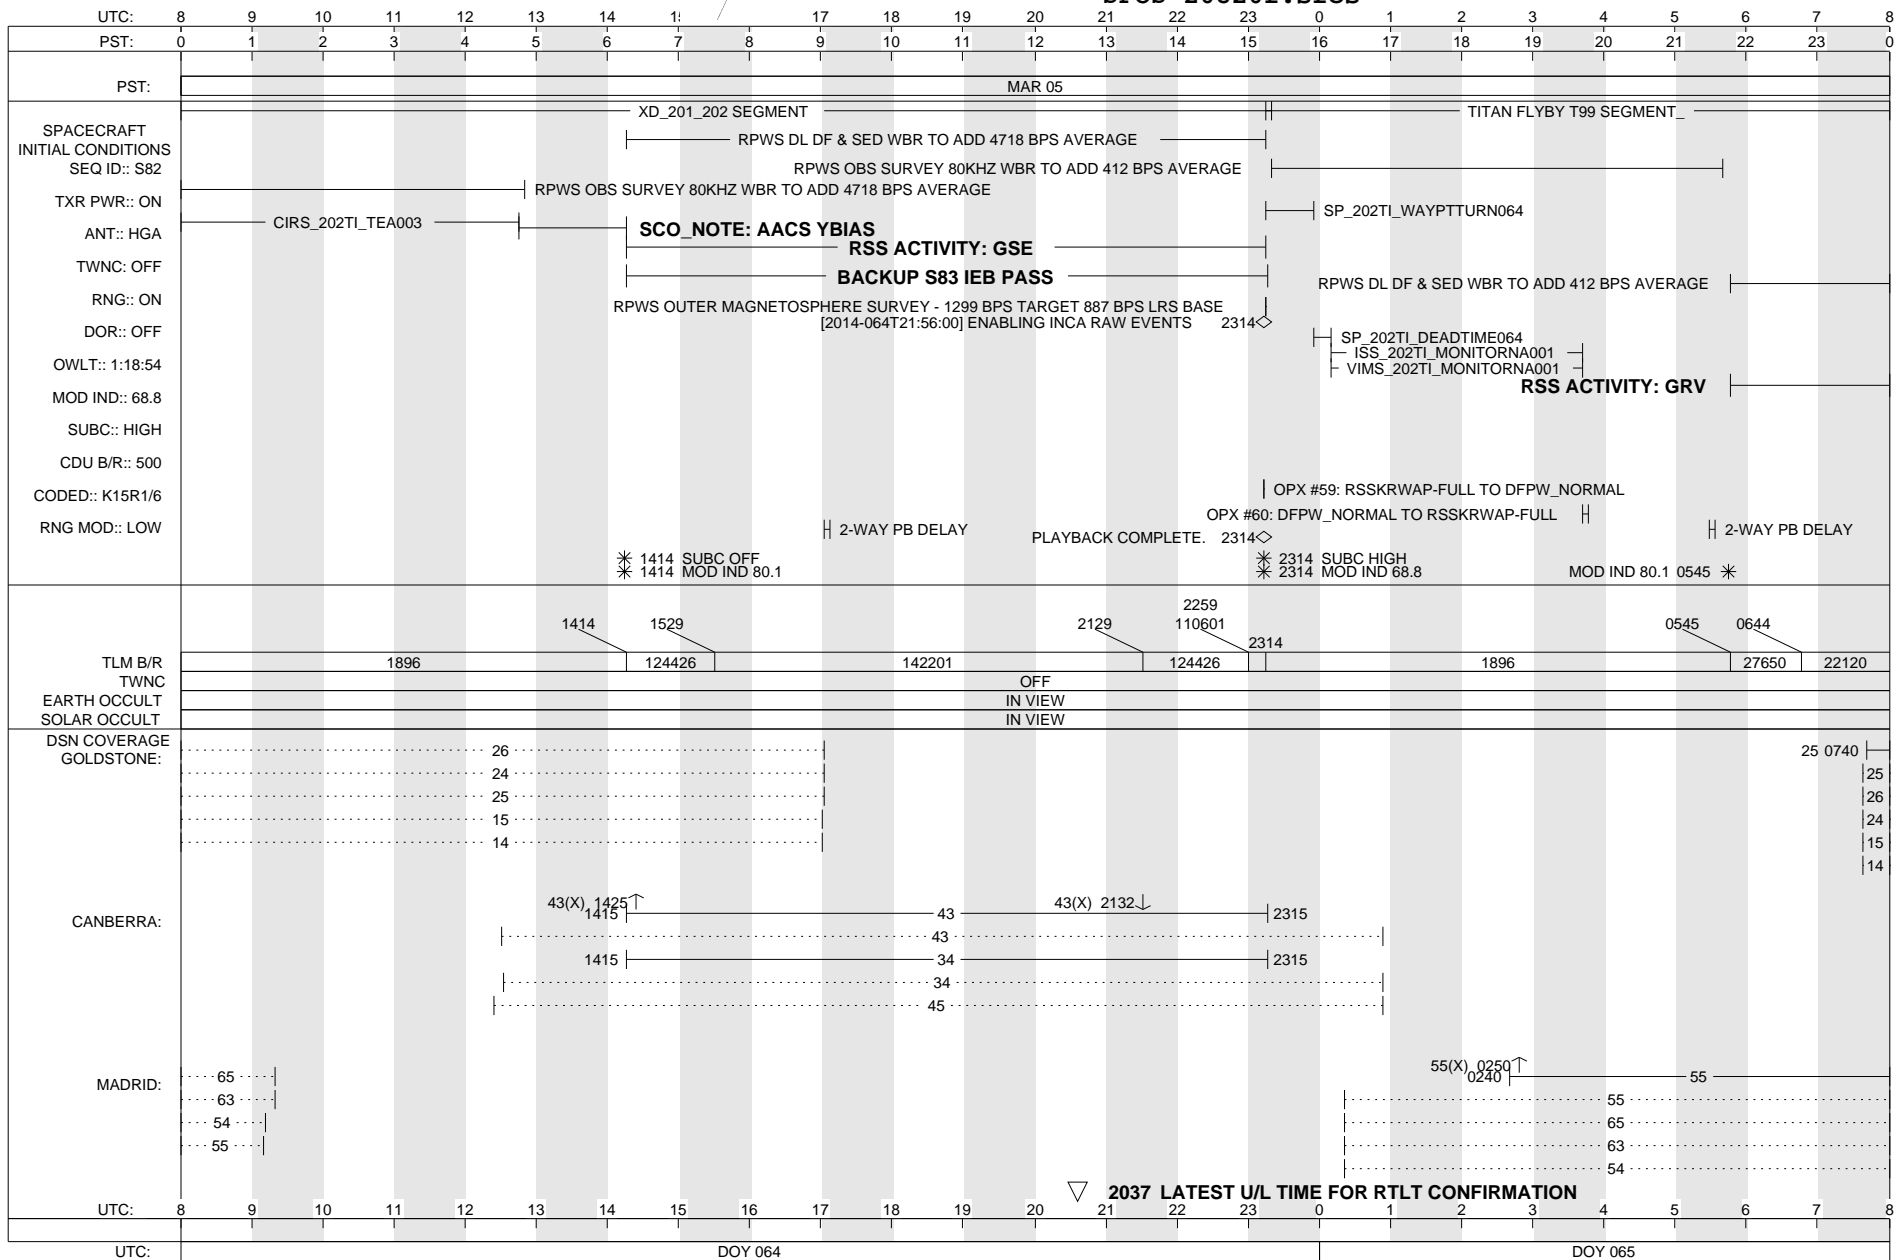

WEDNESDAY 064-065

MARCH 5, 2014 - MARCH 6, 2014

CASSINI SFOS

SOE z0820f.soe
SFOS z0820f.sfos

▽ 2037 LATEST U/L TIME FOR RTLT CONFIRMATION

ISSUE DATE: 02/20/14

THURSDAY 065-066

MARCH 6, 2014 - MARCH 7, 2014

CASSINI SFOS

SOE z0820f.soe
SFOS z0820f.sfos

ISSUE DATE: 02/20/14

FRIDAY

066-067

MARCH 7, 2014 - MARCH 8, 2014

CASSINI SFOS

SOE z0820f.soe
SFOS z0820f.sfos